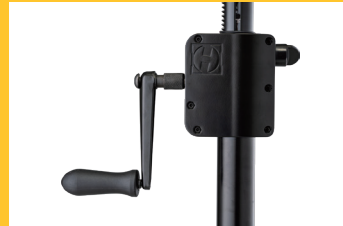

Hybrid Adaptor (Patented)
on SS350B/SS350BB

Die-Cast Gear Up System
on SS710B PLUS

Leveling Leg
on SS710B PLUS

Speaker Stand

				
Model	SS350B	SS350BB	SS200B	SS200BB
Special Features	Power Lock Lever Hybrid Adaptor (Patented) M20 threaded mount 1-3/8" blunt end (35mm)	Power Lock Lever Hybrid Adaptor (Patented) M20 threaded mount 1-3/8" blunt end (35mm) 2 PCS, A carrying bag included	Smart Adaptor Power Lock Lever	Smart Adaptor Power Lock Lever 2 PCS, A carrying bag included
Height	889 mm-1,422 mm (35"-56")	889 mm-1,422 mm (35"-56")	1280 mm -2050 mm (50.4" -80.7")	1,280 mm - 2,050 mm (50.4" - 80.7")
Weight	2.1 kg (4.63 lbs.)	4.6 kg (10.14 lbs.)	2.1 kg (4.6 lbs.)	4.5 kg (9.9 lbs.)
Base Radius	N/A	N/A	N/A	N/A
Load Capacity	60 kg (132.28 lbs.)	60 kg (132.28 lbs.)	45 kg (99.2 lbs.)	45 kg (99.2 lbs.)
Folded Size	65 mm x 55 mm x 900 mm (2.56" x 2.17" x 35.43 ")	105 mm x 80 mm x 930 mm (4.13" x 3.15" x 36.61")	1135 mm x 140 mm x 130 mm (44.7" x 5.5" x 5.1")	1150 mm x 280 mm x 130mm (45.2" x 11" x 5.1")
Fit Tube	35 mm	35 mm	35 mm	35 mm
Speaker Stand Mounts Fitting	35 mm	35 mm	35 mm, 38 mm (1 -3/8", 1 -1/2")	35 mm (1-3/8"), 38 mm (1-1/2")

www.herculesstands.us

PRODUCT COMPARISON

SPEAKER AND LIGHTING STANDS

Speaker Stand

Model	SS410B	SS710B PLUS
Special Features	Built-in EZ Adaptor Quik-N-EZ Auto Lock	Built-in EZ Adaptor Gear Up System Leveling Leg
Height	1,170 mm - 2,100 mm (46.1" - 82.7")	1,270 mm - 2,230 mm (50.0" - 87.8")
Weight	3.5 kg (7.7 lbs.)	4.9 kg (10.8 lbs.)
Base Radius	660 mm (26")	660 mm (26")
Load Capacity	45 kg (99.2 lbs.)	50 kg (110.2 lbs.)
Folded Size	1,235 mm × 150 mm × 125 mm (48.6" × 6" × 5")	1230 mm x 160mm x 160mm (48.4" x 6.3" x 6.3")
Fit Tube	35 mm	35 mm
Speaker Stand Mounts Fitting	35 mm - 38 mm (1-3/8" - 1-1/2")	35 mm - 40 mm (1.4" - 1.6")
Leveling Leg	-	280 mm (11.0")