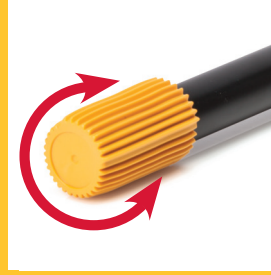

PRODUCT COMPARISON

KEYBOARD STAND

www.herculesstands.us

EZ-LOK System

no more fussing with screws
easy, quick position settings
without bending your back
on KS110B/KS120B/KS210B

Trigger Adjuster

easy, quick position settings
without bending your back
on KS118B

Adjustable Rubber Foot

is fitted and provides
stability on uneven floors
on KS110B/KS120B/KS210B/KB200B

AutoLock System

Lift up both arms and the
AutoLock sets securely at
required height
on KS400B/KS410B

Adjustable Stopper
accommodates a variety of
keyboard sizes
on KS210B/KS410B

Locking Pins
allow quick and
secure set up
on KS400B/KS410B

Adjustable Rubber Foot
for height fine tuning and
stable leveling
on KS400B/KS410B

X Stand

Model	KS110B	KS120B	KS210B
Special Features	EZ-LOK Adjustable Rubber Foot	EZ-LOK Adjustable Rubber Foot Heavy Duty	EZ-LOK Adjustable Rubber Foot Double Tier
Weight	3.2 kg (7 lbs.)	5.9 kg (13 lbs.)	8.4 kg (18.5 lbs.)
Depth	N/A	N/A	Upper Tier: 340 mm (13.4") Lower Tier: 400 mm (15.7")
Load Capacity	80 kg (176 lbs.)	100 kg (220 lbs.)	Upper Tier: 40 kg (88 lbs.) Lower Tier: 80 kg (176 lbs.)
Folded Size	1,033 mm x 515 mm x 110 mm (40.7" x 20.3" x 4.3")	1,033 mm x 515 mm x 110 mm (40.7" x 20.3" x 4.3")	1,115 mm x 505 mm x 115 mm (43.8" x 19.9" x 4.5")